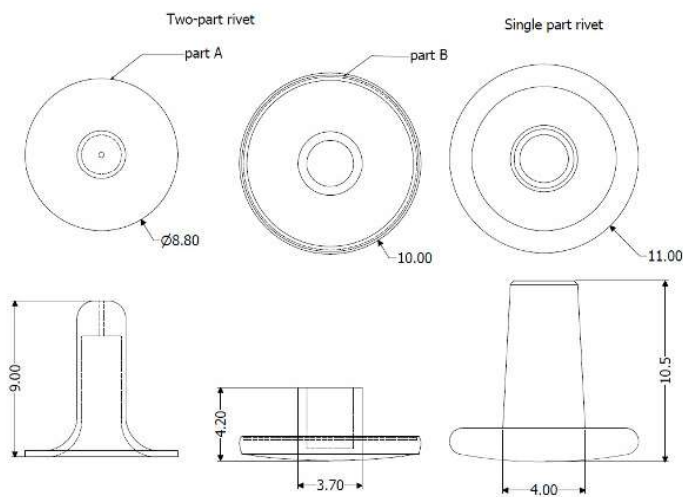

[Back to Index](#)

METAL RIVET 227.0

max load [kg]:

227.0

product dimensions [mm]

suggested hole dimensions [mm]

[Back to Index](#)